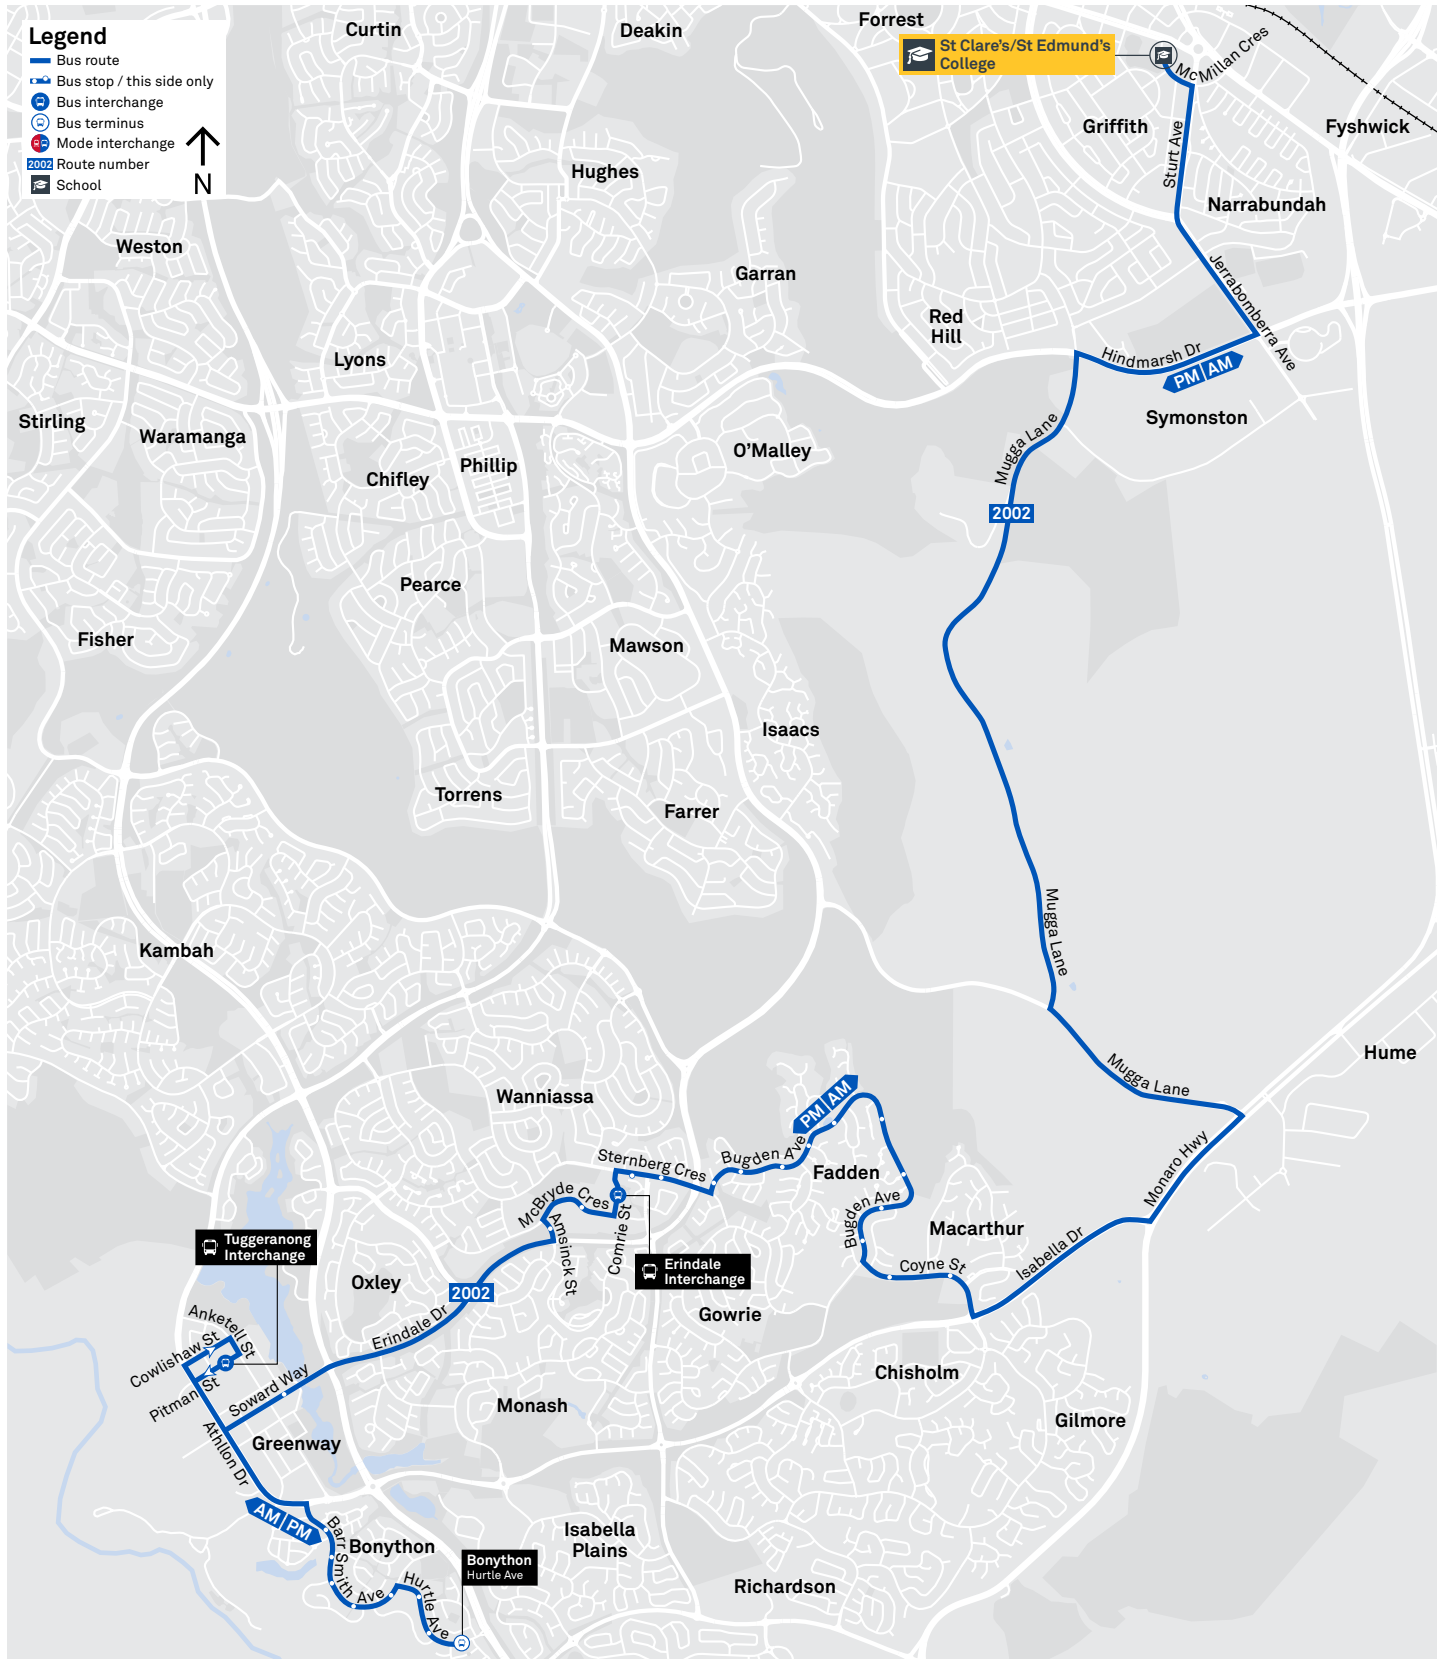

Effective 20 July 2020

Summary of bus services

Route	AM	PM	Suburbs/Areas Served	Other information
R2	✓	✓	Fraser, Dunlop, Macgregor, Kippax, Holt, Belconnen Interchanges, Bruce, City Interchange, Parkes, Kingston, Fyshwick	Diverts via school on selected trips
56	✓	✓	City Interchange, Russell, Barton, Kingston, Griffith, Manuka, Red Hill, Narrabundah, Fyshwick	
2001	✓	✓	Kambah, Gleneagles	
2002	✓	✓	Bonython, Tuggeranong Interchange, Erindale Interchange, Fadden, Macarthur, Bonython	
2003	✓	✓	Gordon, Banks, Conder, Lanyon Market Place, Calwell, Isabella Plains, Chisholm	
2004	✓	✓	Theodore, Calwell, Richardson, Chisholm	
2005	✓	✓	Duffy, Holder	
2006	✓	✓	Coleman Court, Rivett, Fisher, Waramanga, Stirling, Chapman	2 AM, 2 PM
2007	✓	✓	Woden Interchange	
2008	✓	✓	Tuggeranong Interchange, Oxley, Wanniasa, Erindale Interchange	
2009	✓	✓	Curtin, Hughes, Garran	
2010	✓	✓	Mawson, Farrer, Isaacs, O'Malley, Red Hill	
2011	✓	✓	Mawson, Torrens, Chifley, Lyons, Deakin, Yarralumla	

56 To Fyshwick

56 To City

Afternoon school services

2001 To Kambah

2002 To Tuggeranong

2003 To Gordon

2004 To Theodore

2005 To Weston Creek Terminus

transport.act.gov.au

FYSHWICK TO CITY

via Red Hill and Kingston

Effective 18 July 2020

56

ROUTE MAP

- Bus route
- Bus interchange
- Mode interchange
- Educational institution
- Hospital
- Bicycle lockers
- Park and Ride
- R2 RAPID route
- Bus terminus
- 56 Route number
- Shopping centre
- Bicycle rails
- Bicycle cage
- Bus stop / this side only

SCHOOL ROUTE 2001 (AM & PM)

Effective 20 July 2020

SCHOOL ROUTE 2002 (AM & PM)

Effective 20 July 2020

SCHOOL ROUTE 2003 (AM & PM)

Effective 20 July 2020

SCHOOL ROUTE 2004 (AM & PM)

Effective 20 July 2020