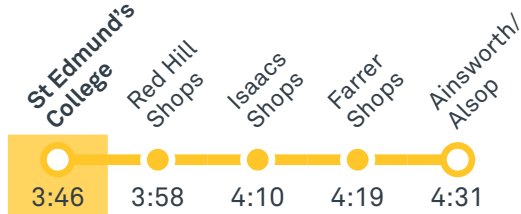

2006 To Coleman Court

ST EDMUND'S COLLEGE CANBERRA

Plan your trip with the TC Journey planner! Visit transport.act.gov.au for details

Effective 20 July 2020

2007 To Woden

2008 To Tuggeranong

2009 To Lyons

2010 To Phillip

2011 To Mawson

Afternoon **RAPID** services Other times available. Visit transport.act.gov.au

R2 To Fraser

FRASER TO FYSHWICK

via Belconnen and City

Effective 18 July 2020

R2

ROUTE MAP