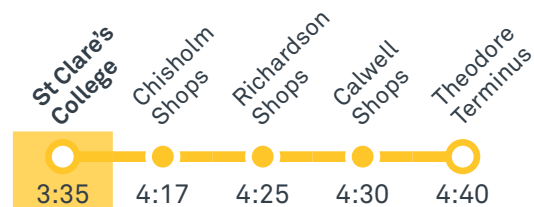

56 To Fyshwick

56 To City

Afternoon school services

2001 To Kambah

2002 To Tuggeranong

2003 To Gordon

2004 To Theodore

2005 To Weston Creek Terminus