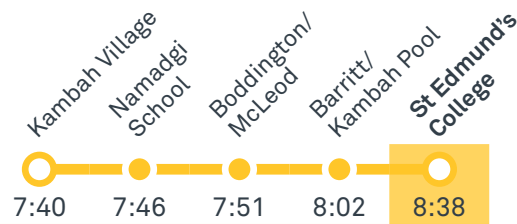

56 From City

56 From Fyshwick

Morning school services

2001 From Kambah

2002 From Tuggeranong

2003 From Gordon

2004 From Theodore

2005 From Weston Creek Terminus

2006 From Waramanga

ST EDMUND'S COLLEGE CANBERRA

Plan your trip with the TC Journey planner! Visit transport.act.gov.au for details

Effective 20 July 2020

2007 From Woden

Woden Interchange
Platform 1
St Edmund's
College