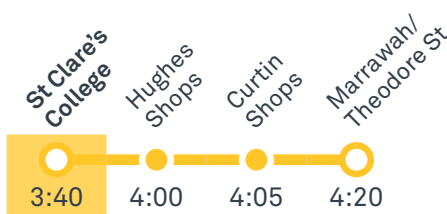

2006 To Coleman Court

ST EDMUND'S COLLEGE CANBERRA

Plan your trip with the TC Journey planner! Visit transport.act.gov.au for details

Effective 20 July 2020

2007 To Woden

2008 To Tuggeranong

2009 To Lyons

2010 To Phillip

2011 To Mawson

Afternoon **RAPID** services Other times available. Visit transport.act.gov.au

R2 To Fraser

FRASER TO FYSHWICK

via Belconnen and City

Effective 18 July 2020

R2

ROUTE MAP