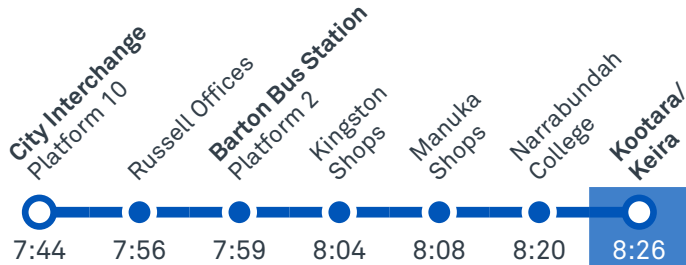

Bus stop location

56

Regular route number

2001

School route number

R2

RAPID route number

Walking route

ST EDMUND'S COLLEGE CANBERRA

Plan your trip with the TC Journey planner! Visit transport.act.gov.au for details

Effective 20 July 2020

Morning regular services

Other times available. Visit transport.act.gov.au

56 From City

56 From Fyshwick

Morning school services

2001 From Kambah

2002 From Tuggeranong

2003 From Gordon

2004 From Theodore

2005 From Weston Creek Terminus

transport.act.gov.au

FYSHWICK TO CITY

via Red Hill and Kingston

Effective 18 July 2020

56

ROUTE MAP

- Bus route
- Bus interchange
- Mode interchange
- Educational institution
- Hospital
- Bicycle lockers
- Park and Ride
- R2 RAPID route
- Bus terminus
- 56 Route number
- Shopping centre
- Bicycle rails
- Bicycle cage
- Bus stop / this side only