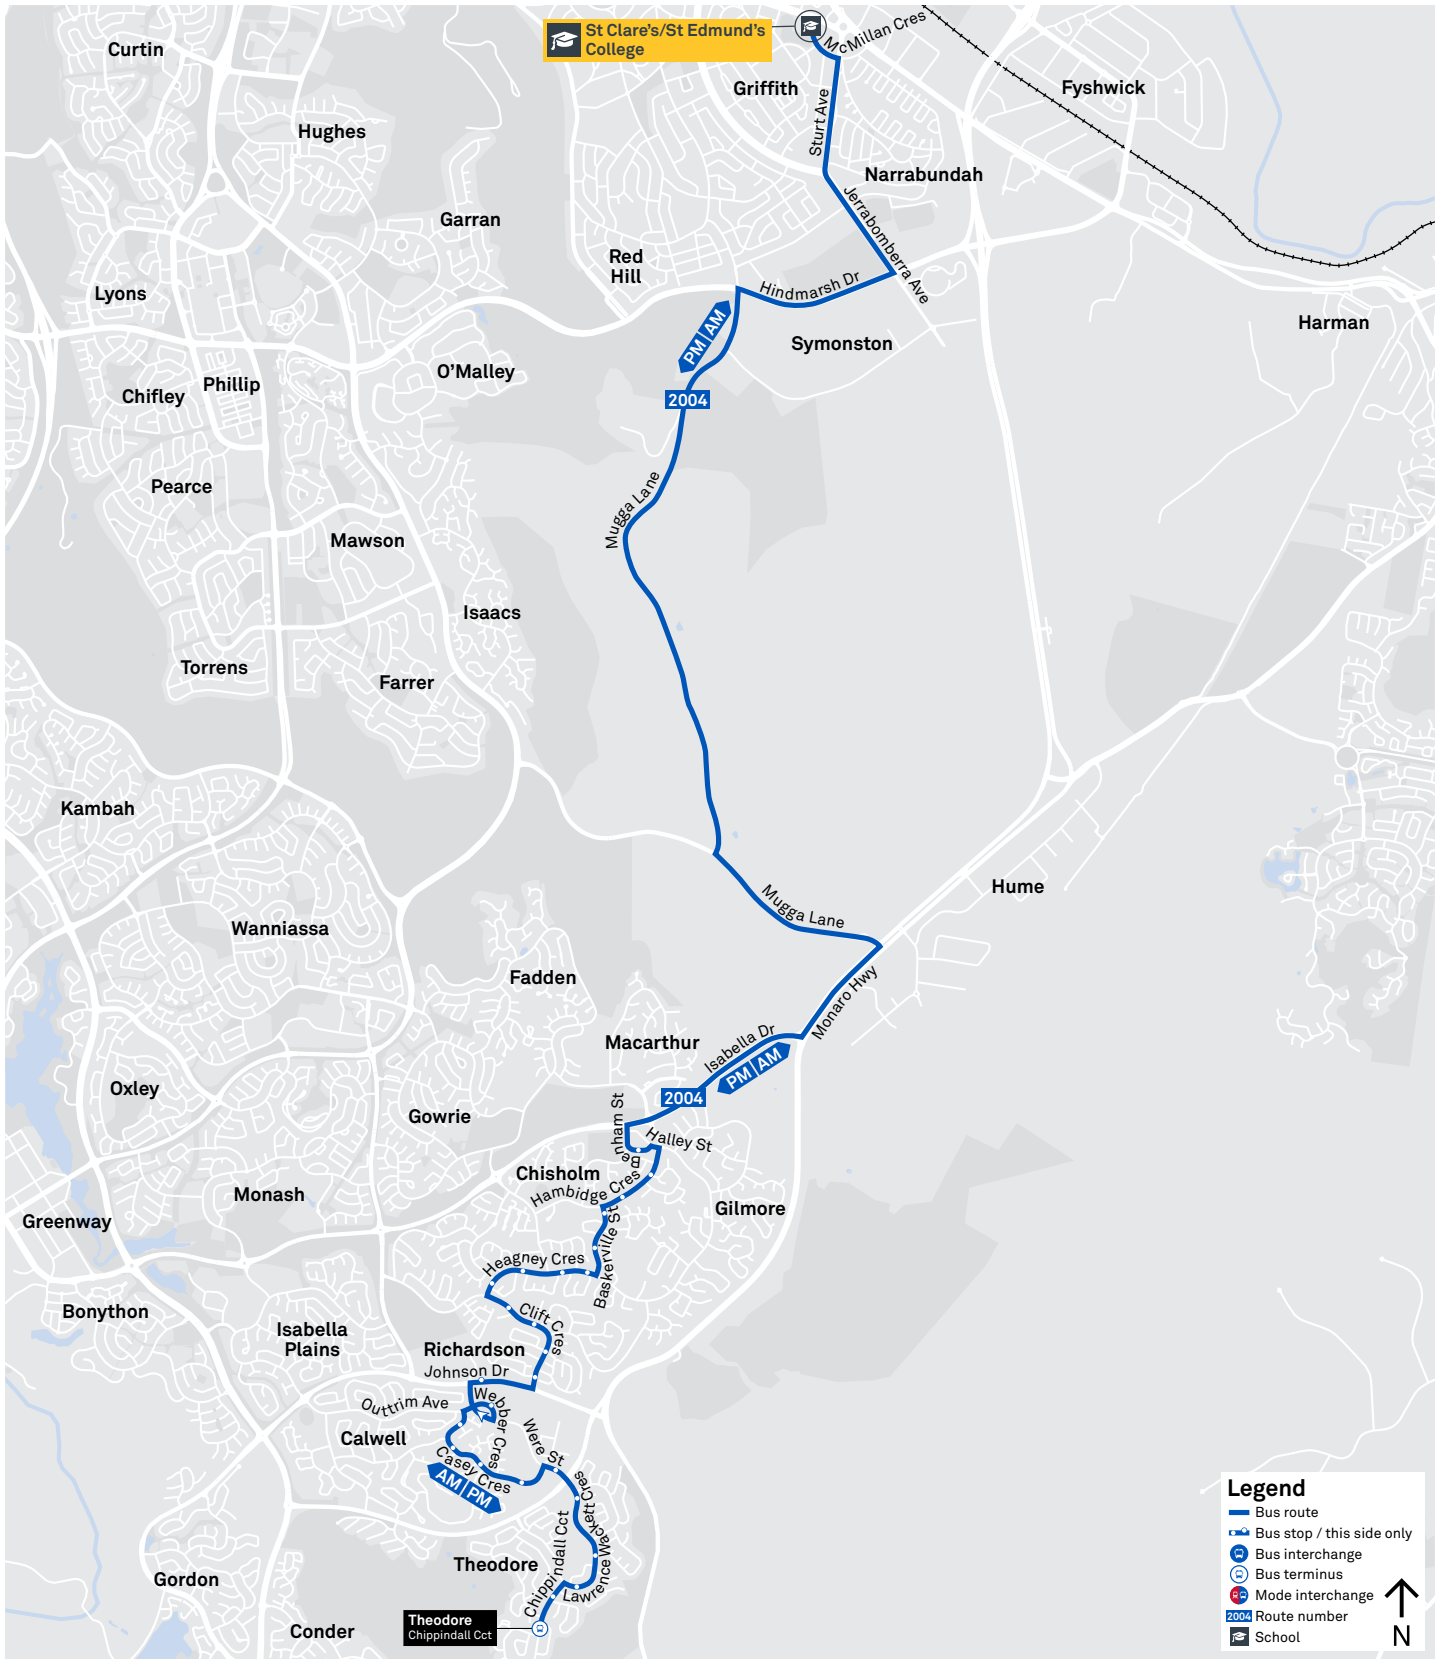

Effective 20 July 2020

Summary of bus services

Route	AM	PM	Suburbs/Areas Served	Other information
R2	✓	✓	Fraser, Dunlop, Macgregor, Kippax, Holt, Belconnen Interchanges, Bruce, City Interchange, Parkes, Kingston, Fyshwick	Diverts via school on selected trips
56	✓	✓	City Interchange, Russell, Barton, Kingston, Griffith, Manuka, Red Hill, Narrabundah, Fyshwick	
2001	✓	✓	Kambah, Gleneagles	
2002	✓	✓	Bonython, Tuggeranong Interchange, Erindale Interchange, Fadden, Macarthur, Bonython	
2003	✓	✓	Gordon, Banks, Conder, Lanyon Market Place, Calwell, Isabella Plains, Chisholm	
2004	✓	✓	Theodore, Calwell, Richardson, Chisholm	
2005	✓	✓	Duffy, Holder	
2006	✓	✓	Coleman Court, Rivett, Fisher, Waramanga, Stirling, Chapman	2 AM, 2 PM
2007	✓	✓	Woden Interchange	
2008	✓	✓	Tuggeranong Interchange, Oxley, Wanniasa, Erindale Interchange	
2009	✓	✓	Curtin, Hughes, Garran	
2010	✓	✓	Mawson, Farrer, Isaacs, O'Malley, Red Hill	
2011	✓	✓	Mawson, Torrens, Chifley, Lyons, Deakin, Yarralumla	

transport.act.gov.au

FYSHWICK TO CITY

via Red Hill and Kingston

Effective 18 July 2020

56

ROUTE MAP

- Bus route
- Bus interchange
- Mode interchange
- Educational institution
- Hospital
- Bicycle lockers
- Park and Ride
- R2 RAPID route
- Bus terminus
- 56 Route number
- Shopping centre
- Bicycle rails
- Bicycle cage
- Bus stop / this side only

SCHOOL ROUTE 2001 (AM & PM)

Effective 20 July 2020

SCHOOL ROUTE 2002 (AM & PM)

Effective 20 July 2020

SCHOOL ROUTE 2003 (AM & PM)

Effective 20 July 2020

SCHOOL ROUTE 2004 (AM & PM)

Effective 20 July 2020

SCHOOL ROUTE 2005 (AM & PM)

Effective 20 July 2020

SCHOOL ROUTE 2007 (AM & PM)

Effective 20 July 2020

SCHOOL ROUTE 2009 (AM & PM)

Effective 20 July 2020

SCHOOL ROUTE 2010 (AM & PM)

Effective 20 July 2020