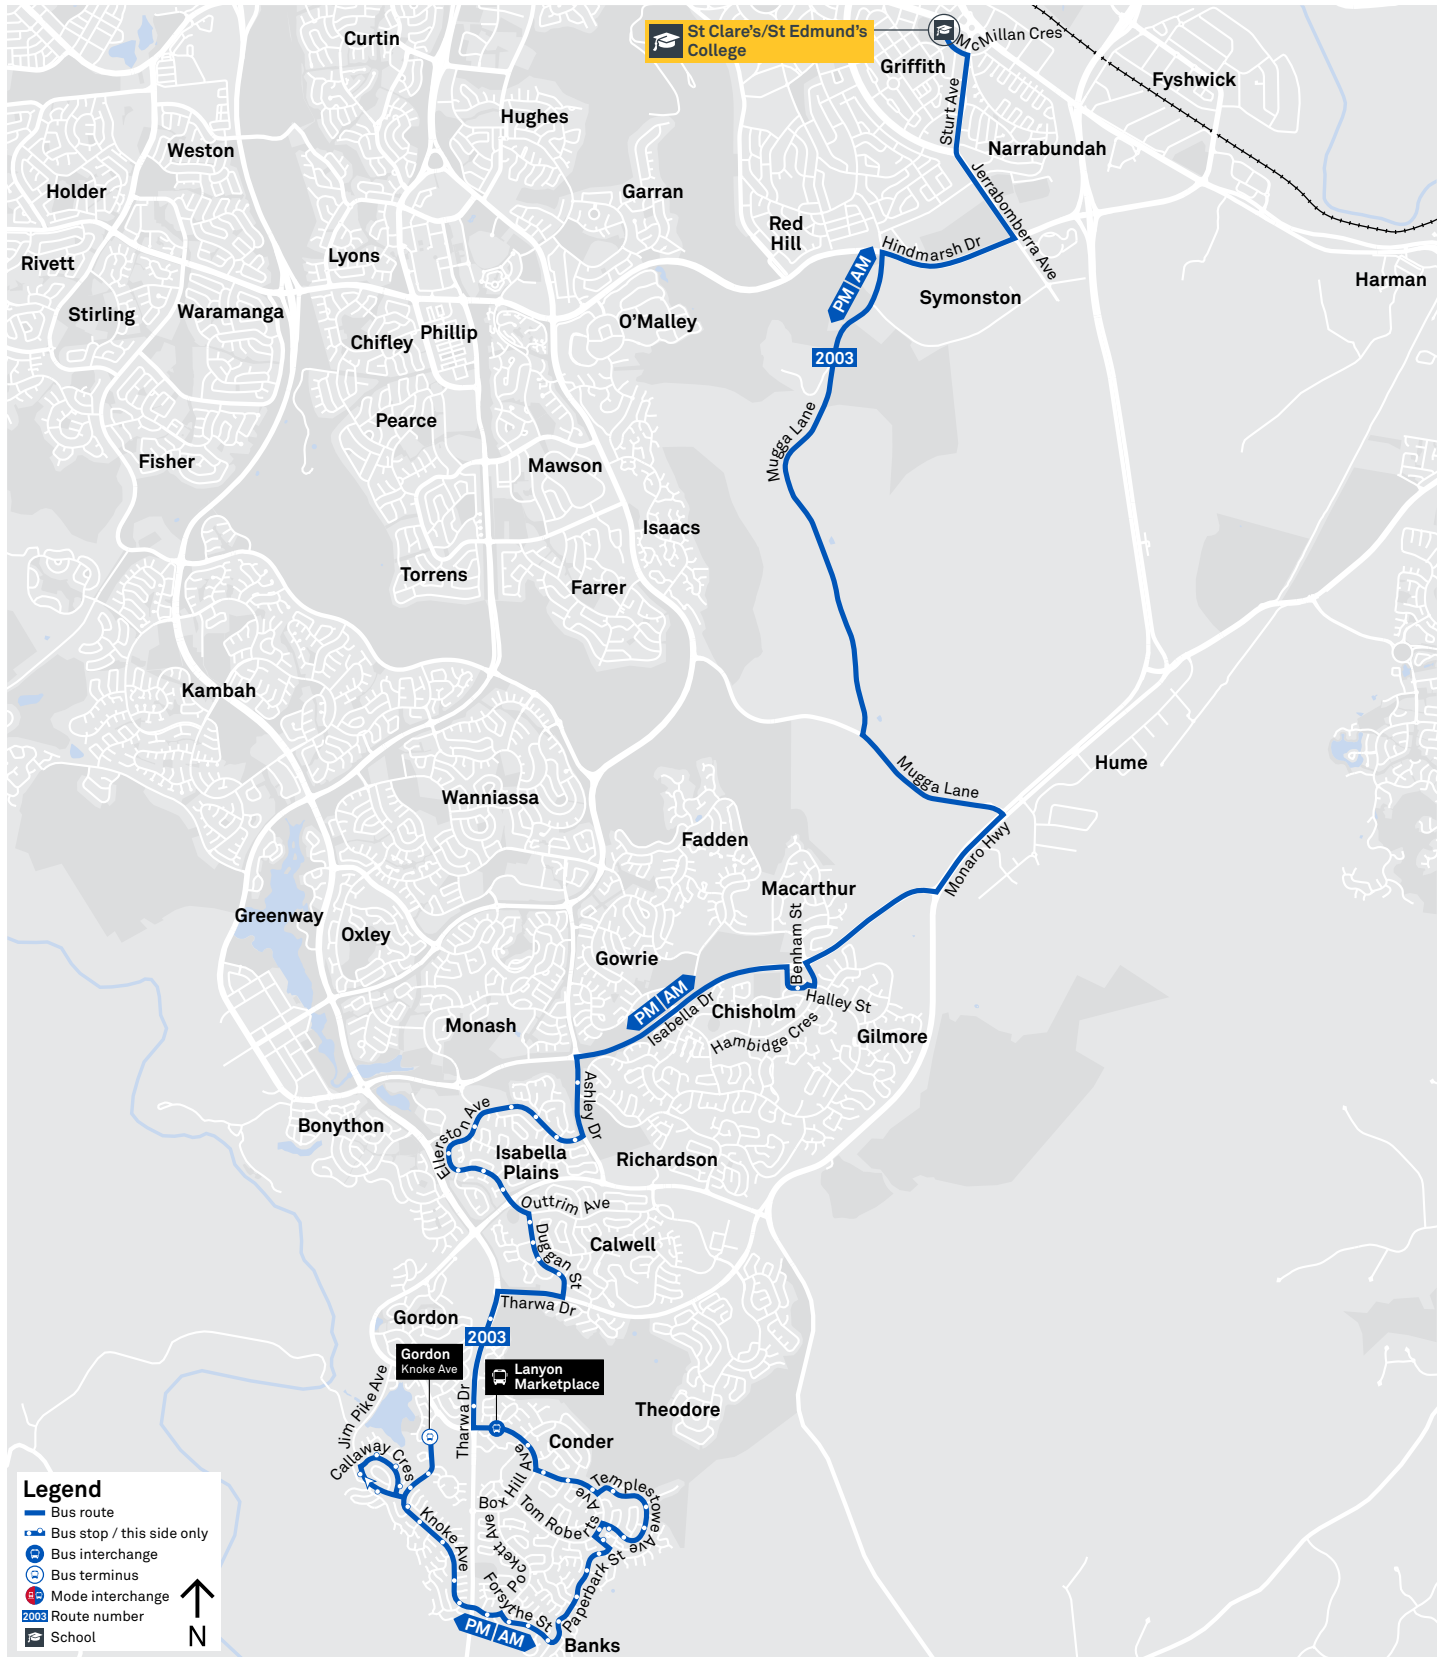

Effective 20 July 2020

Summary of bus services

Route	AM	PM	Suburbs/Areas Served	Other information
R2	✓	✓	Fraser, Dunlop, Macgregor, Kippax, Holt, Belconnen Interchanges, Bruce, City Interchange, Parkes, Kingston, Fyshwick	Diverts via school on selected trips
56	✓	✓	City Interchange, Russell, Barton, Kingston, Griffith, Manuka, Red Hill, Narrabundah, Fyshwick	
2001	✓	✓	Kambah, Gleneagles	
2002	✓	✓	Bonython, Tuggeranong Interchange, Erindale Interchange, Fadden, Macarthur, Bonython	
2003	✓	✓	Gordon, Banks, Conder, Lanyon Market Place, Calwell, Isabella Plains, Chisholm	
2004	✓	✓	Theodore, Calwell, Richardson, Chisholm	
2005	✓	✓	Duffy, Holder	
2006	✓	✓	Coleman Court, Rivett, Fisher, Waramanga, Stirling, Chapman	2 AM, 2 PM
2007	✓	✓	Woden Interchange	
2008	✓	✓	Tuggeranong Interchange, Oxley, Wanniasa, Erindale Interchange	
2009	✓	✓	Curtin, Hughes, Garran	
2010	✓	✓	Mawson, Farrer, Isaacs, O'Malley, Red Hill	
2011	✓	✓	Mawson, Torrens, Chifley, Lyons, Deakin, Yarralumla	

transport.act.gov.au

FYSHWICK TO CITY

via Red Hill and Kingston

Effective 18 July 2020

56

ROUTE MAP

- Bus route
- Bus interchange
- Mode interchange
- Educational institution
- Hospital
- Bicycle lockers
- Park and Ride
- R2 RAPID route
- Bus terminus
- 56 Route number
- Shopping centre
- Bicycle rails
- Bicycle cage
- Bus stop / this side only

SCHOOL ROUTE 2001 (AM & PM)

Effective 20 July 2020

SCHOOL ROUTE 2002 (AM & PM)

Effective 20 July 2020

SCHOOL ROUTE 2003 (AM & PM)

Effective 20 July 2020

SCHOOL ROUTE 2004 (AM & PM)

Effective 20 July 2020

SCHOOL ROUTE 2005 (AM & PM)

Effective 20 July 2020

SCHOOL ROUTE 2007 (AM & PM)

Effective 20 July 2020

SCHOOL ROUTE 2009 (AM & PM)

Effective 20 July 2020

SCHOOL ROUTE 2010 (AM & PM)

Effective 20 July 2020