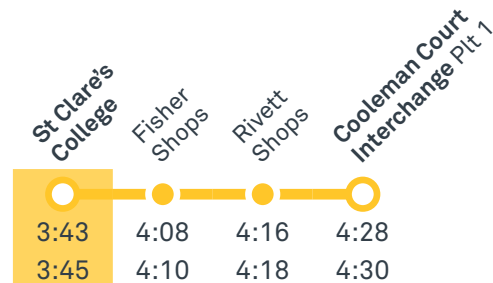

2006 To Coleman Court