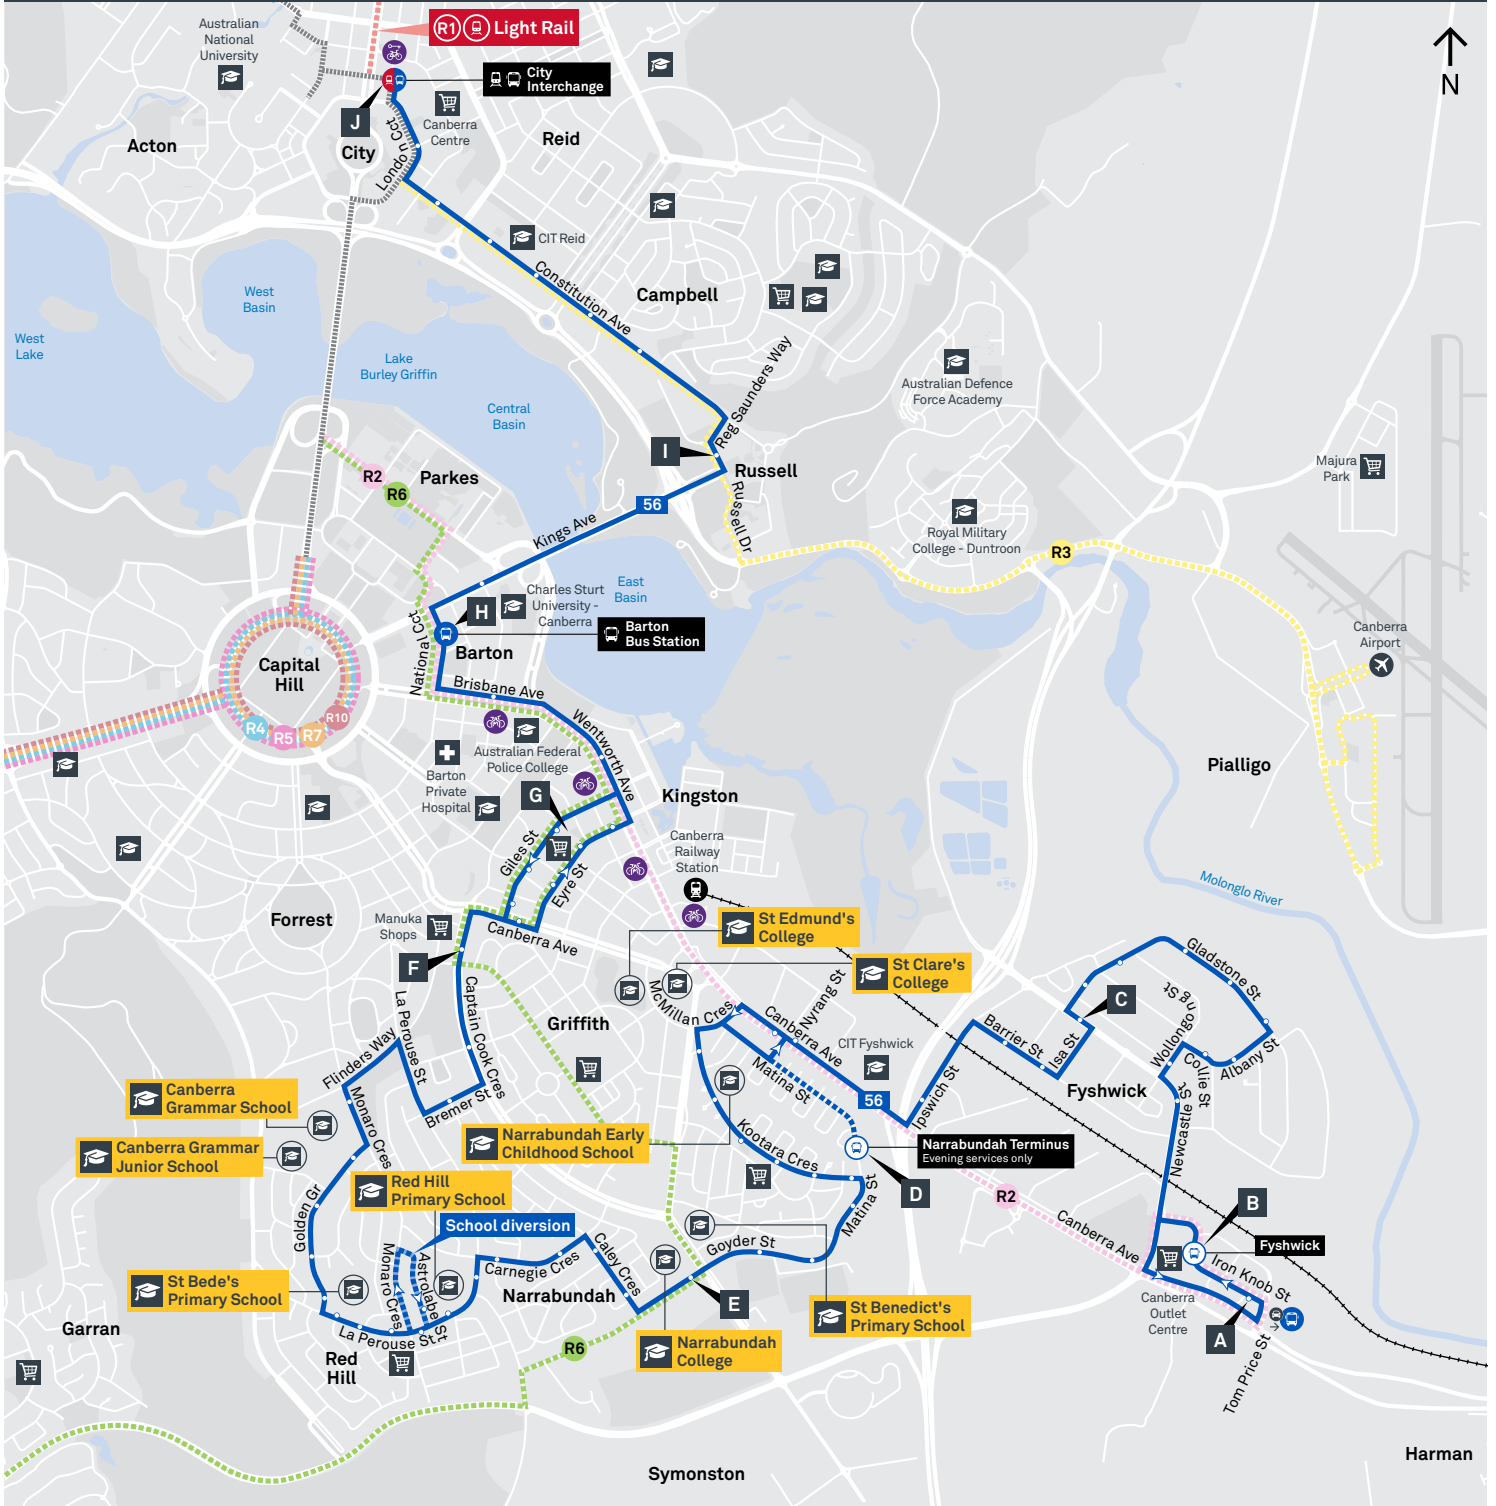

Effective 20 July 2020

Summary of bus services

Route	AM	PM	Suburbs/Areas Served	Other information
R2	✓	✓	Fraser, Dunlop, Macgregor, Kippax, Holt, Belconnen Interchanges, Bruce, City Interchange, Parkes, Kingston, Fyshwick	Diverts via school on selected trips
56	✓	✓	City Interchange, Russell, Barton, Kingston, Griffith, Manuka, Red Hill, Narrabundah, Fyshwick	
2001	✓	✓	Kambah, Gleneagles	
2002	✓	✓	Bonython, Tuggeranong Interchange, Erindale Interchange, Fadden, Macarthur, Bonython	
2003	✓	✓	Gordon, Banks, Conder, Lanyon Market Place, Calwell, Isabella Plains, Chisholm	
2004	✓	✓	Theodore, Calwell, Richardson, Chisholm	
2005	✓	✓	Duffy, Holder	
2006	✓	✓	Coleman Court, Rivett, Fisher, Waramanga, Stirling, Chapman	2 AM, 2 PM
2007	✓	✓	Woden Interchange	
2008	✓	✓	Tuggeranong Interchange, Oxley, Wanniasa, Erindale Interchange	
2009	✓	✓	Curtin, Hughes, Garran	
2010	✓	✓	Mawson, Farrer, Isaacs, O'Malley, Red Hill	
2011	✓	✓	Mawson, Torrens, Chifley, Lyons, Deakin, Yarralumla	

2011 To Mawson

Afternoon **RAPID** services Other times available. Visit transport.act.gov.au

R2 To Fraser

FRASER TO FYSHWICK

via Belconnen and City

Effective 18 July 2020

R2

ROUTE MAP

transport.act.gov.au

FYSHWICK TO CITY

via Red Hill and Kingston

Effective 18 July 2020

56

ROUTE MAP

- Bus route
- Bus interchange
- Mode interchange
- Educational institution
- Hospital
- Bicycle lockers
- Park and Ride
- R2 RAPID route
- Bus terminus
- 56 Route number
- Shopping centre
- Bicycle rails
- Bicycle cage
- Bus stop / this side only

SCHOOL ROUTE 2001 (AM & PM)

Effective 20 July 2020

SCHOOL ROUTE 2002 (AM & PM)

Effective 20 July 2020

SCHOOL ROUTE 2003 (AM & PM)

Effective 20 July 2020

SCHOOL ROUTE 2004 (AM & PM)

Effective 20 July 2020