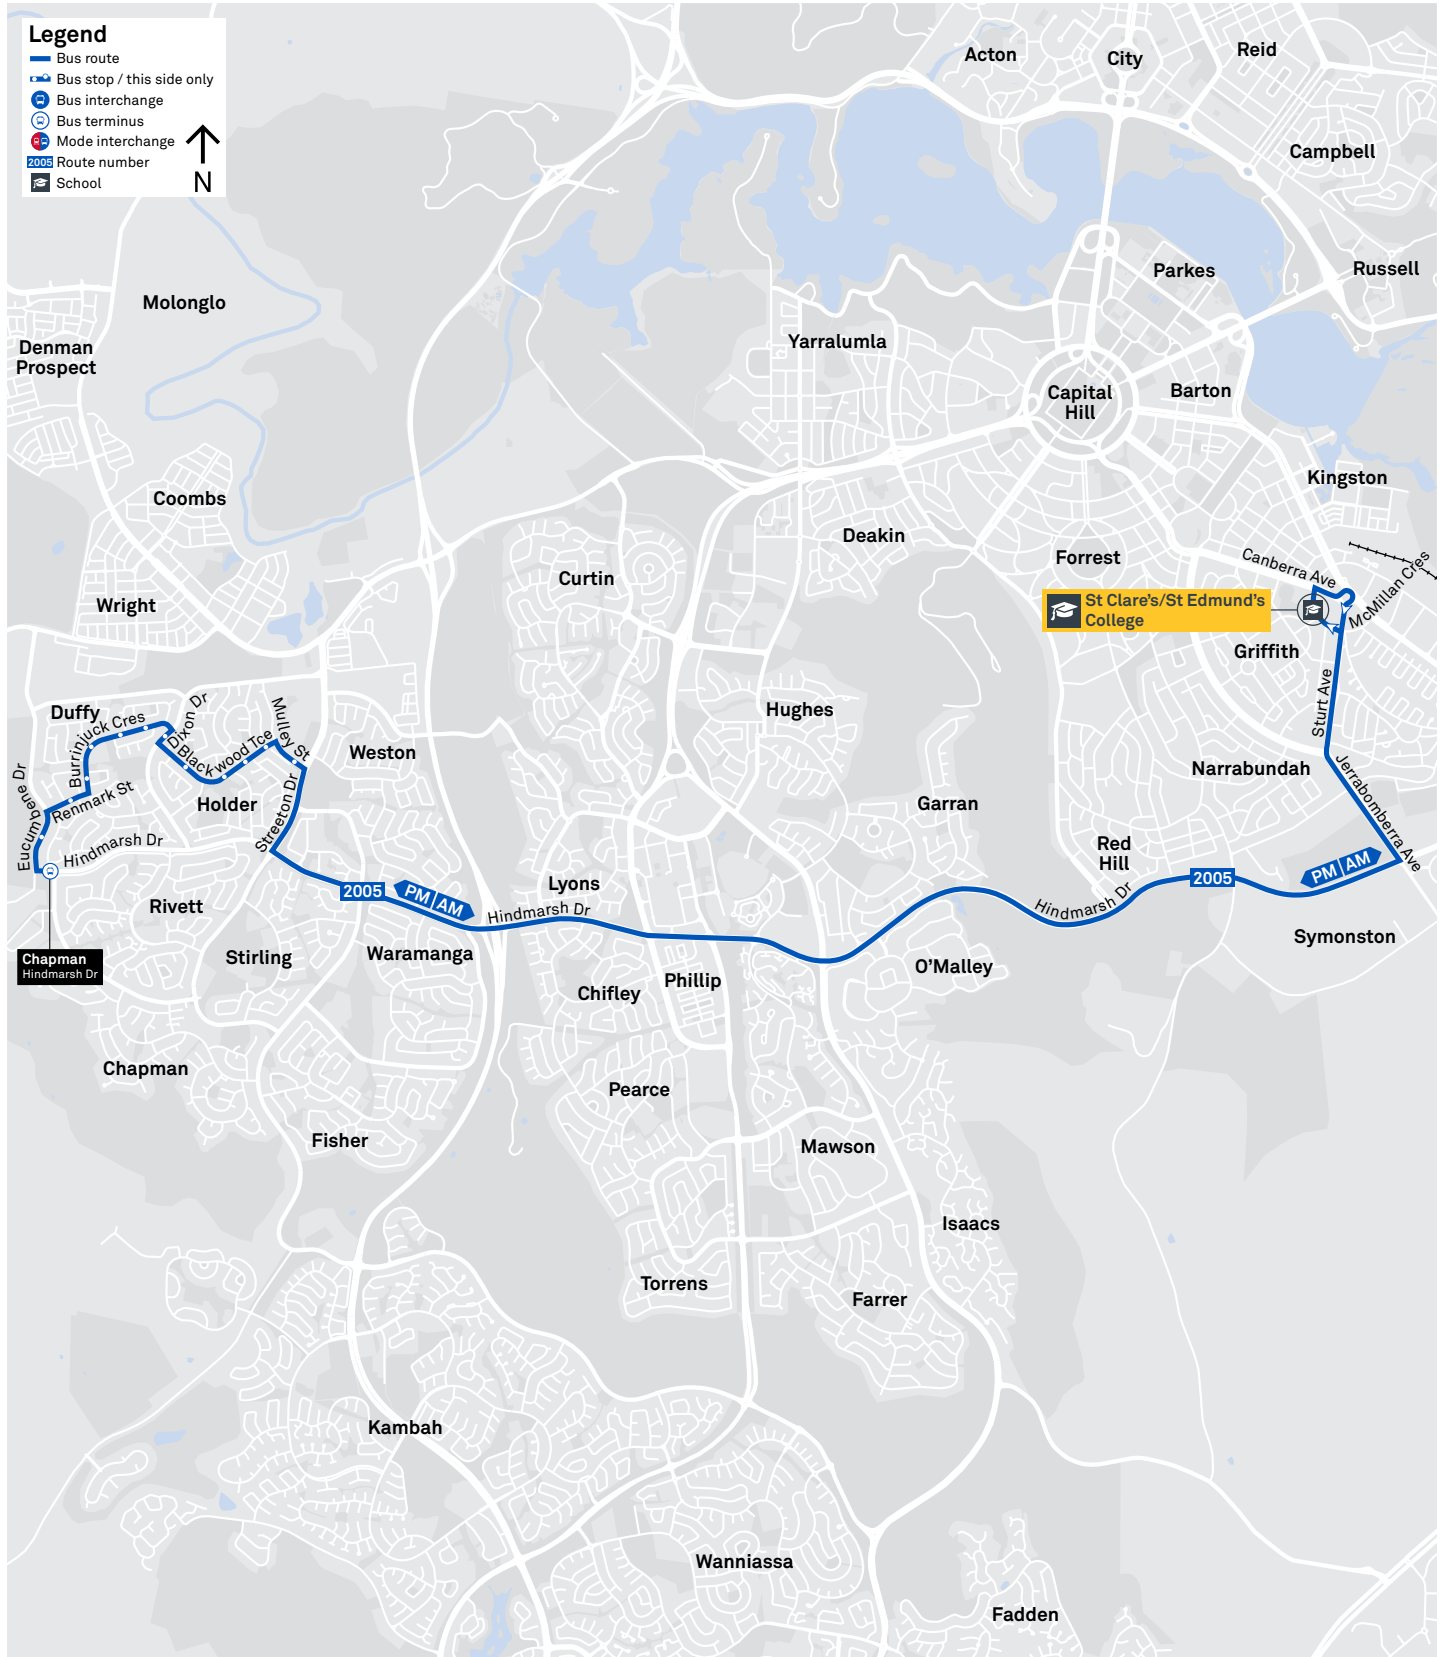

Effective 20 July 2020

Summary of bus services

Route	AM	PM	Suburbs/Areas Served	Other information
R2	✓	✓	Fraser, Dunlop, Macgregor, Kippax, Holt, Belconnen Interchanges, Bruce, City Interchange, Parkes, Kingston, Fyshwick	Diverts via school on selected trips
56	✓	✓	City Interchange, Russell, Barton, Kingston, Griffith, Manuka, Red Hill, Narrabundah, Fyshwick	
2001	✓	✓	Kambah, Gleneagles	
2002	✓	✓	Bonython, Tuggeranong Interchange, Erindale Interchange, Fadden, Macarthur, Bonython	
2003	✓	✓	Gordon, Banks, Conder, Lanyon Market Place, Calwell, Isabella Plains, Chisholm	
2004	✓	✓	Theodore, Calwell, Richardson, Chisholm	
2005	✓	✓	Duffy, Holder	
2006	✓	✓	Coleman Court, Rivett, Fisher, Waramanga, Stirling, Chapman	2 AM, 2 PM
2007	✓	✓	Woden Interchange	
2008	✓	✓	Tuggeranong Interchange, Oxley, Wanniasa, Erindale Interchange	
2009	✓	✓	Curtin, Hughes, Garran	
2010	✓	✓	Mawson, Farrer, Isaacs, O'Malley, Red Hill	
2011	✓	✓	Mawson, Torrens, Chifley, Lyons, Deakin, Yarralumla	

transport.act.gov.au

FYSHWICK TO CITY

via Red Hill and Kingston

Effective 18 July 2020

56

ROUTE MAP

- Bus route
- Bus interchange
- Mode interchange
- Educational institution
- Hospital
- Bicycle lockers
- Park and Ride
- R2 RAPID route
- Bus terminus
- 56 Route number
- Shopping centre
- Bicycle rails
- Bicycle cage
- Bus stop / this side only

SCHOOL ROUTE 2001 (AM & PM)

Effective 20 July 2020

SCHOOL ROUTE 2002 (AM & PM)

Effective 20 July 2020

SCHOOL ROUTE 2003 (AM & PM)

Effective 20 July 2020

SCHOOL ROUTE 2004 (AM & PM)

Effective 20 July 2020

SCHOOL ROUTE 2005 (AM & PM)

Effective 20 July 2020

SCHOOL ROUTE 2007 (AM & PM)

Effective 20 July 2020

SCHOOL ROUTE 2009 (AM & PM)

Effective 20 July 2020

SCHOOL ROUTE 2010 (AM & PM)

Effective 20 July 2020