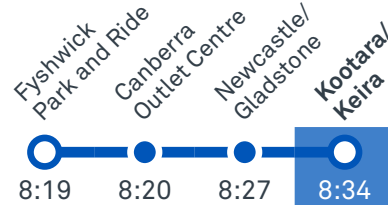

Bus stop location

56

Regular route number

2001

School route number

R2

RAPID route number

Walking route

ST EDMUND'S COLLEGE CANBERRA

Plan your trip with the TC Journey planner! Visit transport.act.gov.au for details

Effective 20 July 2020

Morning regular services

Other times available. Visit transport.act.gov.au

56 From City

56 From Fyshwick

Morning school services

2001 From Kambah

2002 From Tuggeranong

2003 From Gordon

2004 From Theodore

2005 From Weston Creek Terminus

transport.act.gov.au

FYSHWICK TO CITY

via Red Hill and Kingston

Effective 18 July 2020

56

ROUTE MAP

- Bus route
- Bus interchange
- Mode interchange
- Educational institution
- Hospital
- Bicycle lockers
- Park and Ride
- R2 RAPID route
- Bus terminus
- 56 Route number
- Shopping centre
- Bicycle rails
- Bicycle cage
- Bus stop / this side only