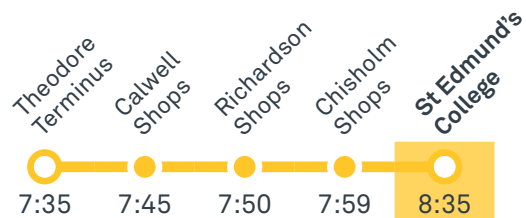

56 From City

56 From Fyshwick

Morning school services

2001 From Kambah

2002 From Tuggeranong

2003 From Gordon

2004 From Theodore

2005 From Weston Creek Terminus

2006 From Waramanga

ST EDMUND'S COLLEGE CANBERRA

Plan your trip with the TC Journey planner! Visit transport.act.gov.au for details

Effective 20 July 2020

2007 From Woden

Woden Interchange
Platform 1
St Edmund's
College