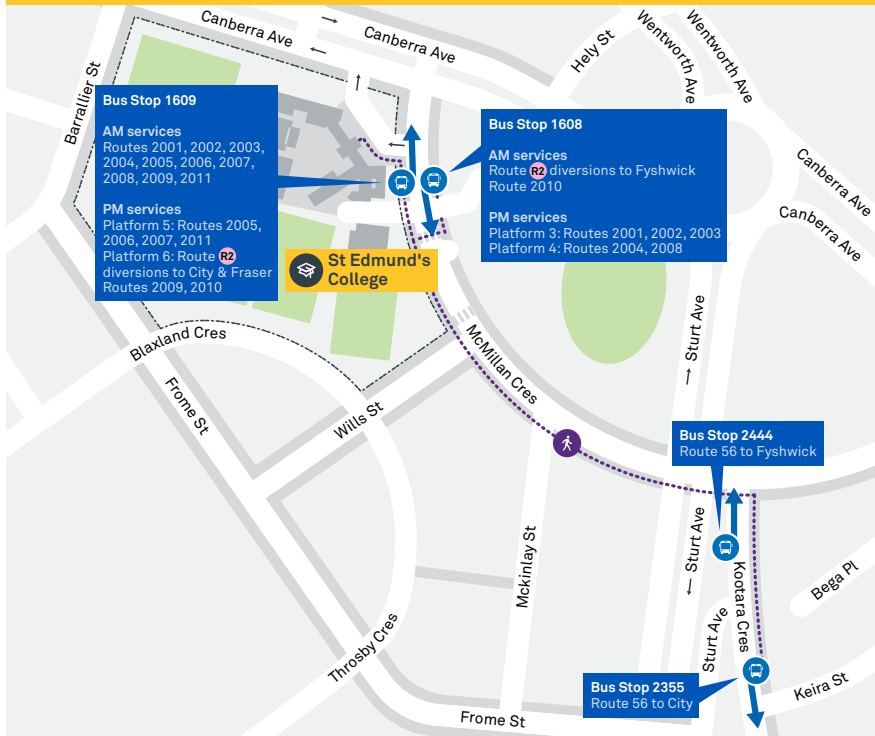

ST EDMUND'S COLLEGE CANBERRA

Plan your trip with the TC Journey planner! Visit transport.act.gov.au for details

Effective 20 July 2020

Local area map

School start

🕒 8:55 am

School finish

🕒 3:25 pm

Bus stop location

56

Regular route number

2001

School route number

R2

RAPID route number

Walking route

Local area map provides indicative walking paths only. This map is designed to represent local public transport options in the area and is not to scale