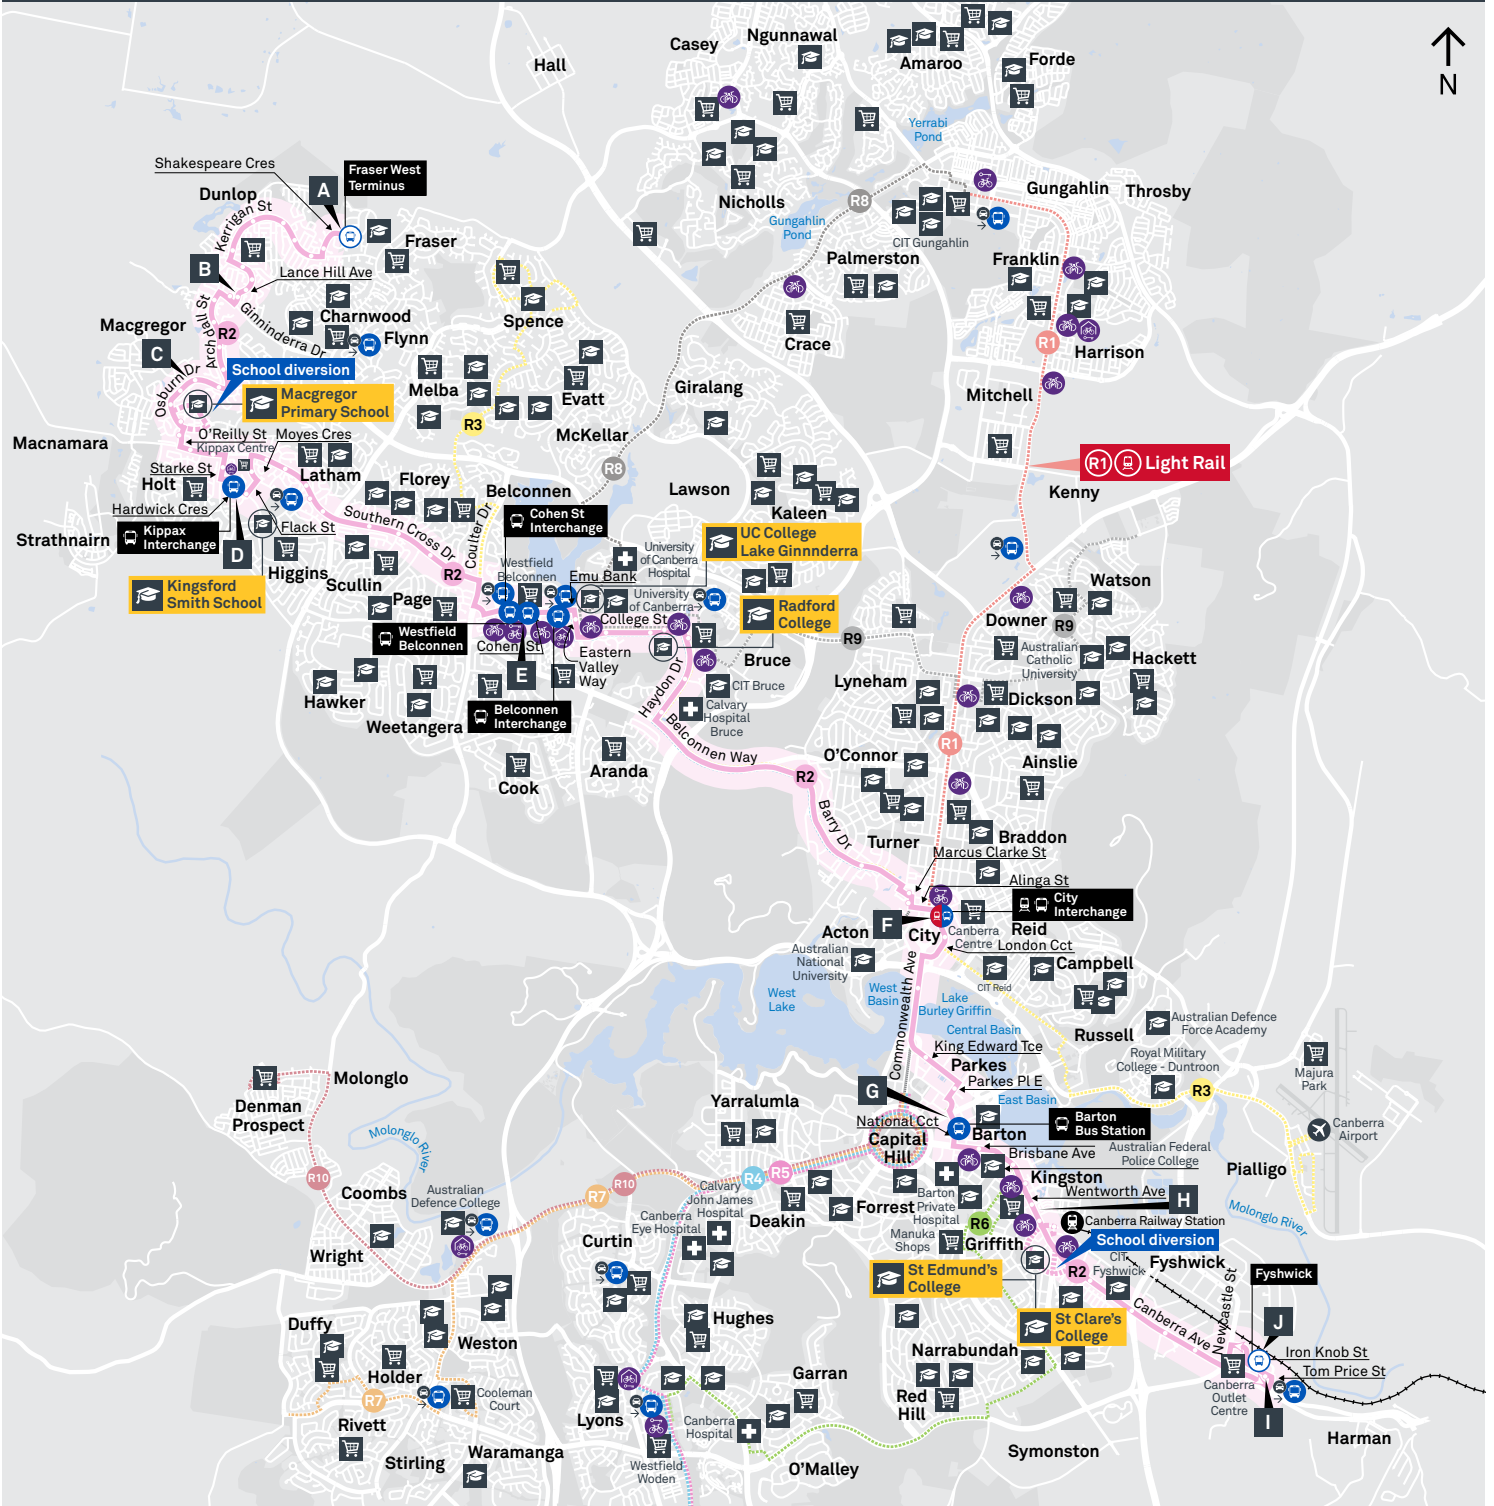

Effective 20 July 2020

Summary of bus services

Route	AM	PM	Suburbs/Areas Served	Other information
R2	✓	✓	Fraser, Dunlop, Macgregor, Kippax, Holt, Belconnen Interchanges, Bruce, City Interchange, Parkes, Kingston, Fyshwick	Diverts via school on selected trips
56	✓	✓	City Interchange, Russell, Barton, Kingston, Griffith, Manuka, Red Hill, Narrabundah, Fyshwick	
2001	✓	✓	Kambah, Gleneagles	
2002	✓	✓	Bonython, Tuggeranong Interchange, Erindale Interchange, Fadden, Macarthur, Bonython	
2003	✓	✓	Gordon, Banks, Conder, Lanyon Market Place, Calwell, Isabella Plains, Chisholm	
2004	✓	✓	Theodore, Calwell, Richardson, Chisholm	
2005	✓	✓	Duffy, Holder	
2006	✓	✓	Coleman Court, Rivett, Fisher, Waramanga, Stirling, Chapman	2 AM, 2 PM
2007	✓	✓	Woden Interchange	
2008	✓	✓	Tuggeranong Interchange, Oxley, Wanniasa, Erindale Interchange	
2009	✓	✓	Curtin, Hughes, Garran	
2010	✓	✓	Mawson, Farrer, Isaacs, O'Malley, Red Hill	
2011	✓	✓	Mawson, Torrens, Chifley, Lyons, Deakin, Yarralumla	

56 To Fyshwick

56 To City

Afternoon school services

2001 To Kambah

2002 To Tuggeranong

2003 To Gordon

2004 To Theodore

2005 To Weston Creek Terminus

2011 To Mawson

Afternoon **RAPID** services Other times available. Visit transport.act.gov.au

R2 To Fraser

FRASER TO FYSHWICK

via Belconnen and City

Effective 18 July 2020

R2

ROUTE MAP

- Bus route
- Bus interchange
- Mode interchange
- Educational institution
- Hospital
- Bicycle lockers
- Park and Ride
- R1 RAPID route
- Bus terminus
- R2 Route number
- Shopping centre
- Bicycle rails
- Bicycle cage
- Bus stop / this side only