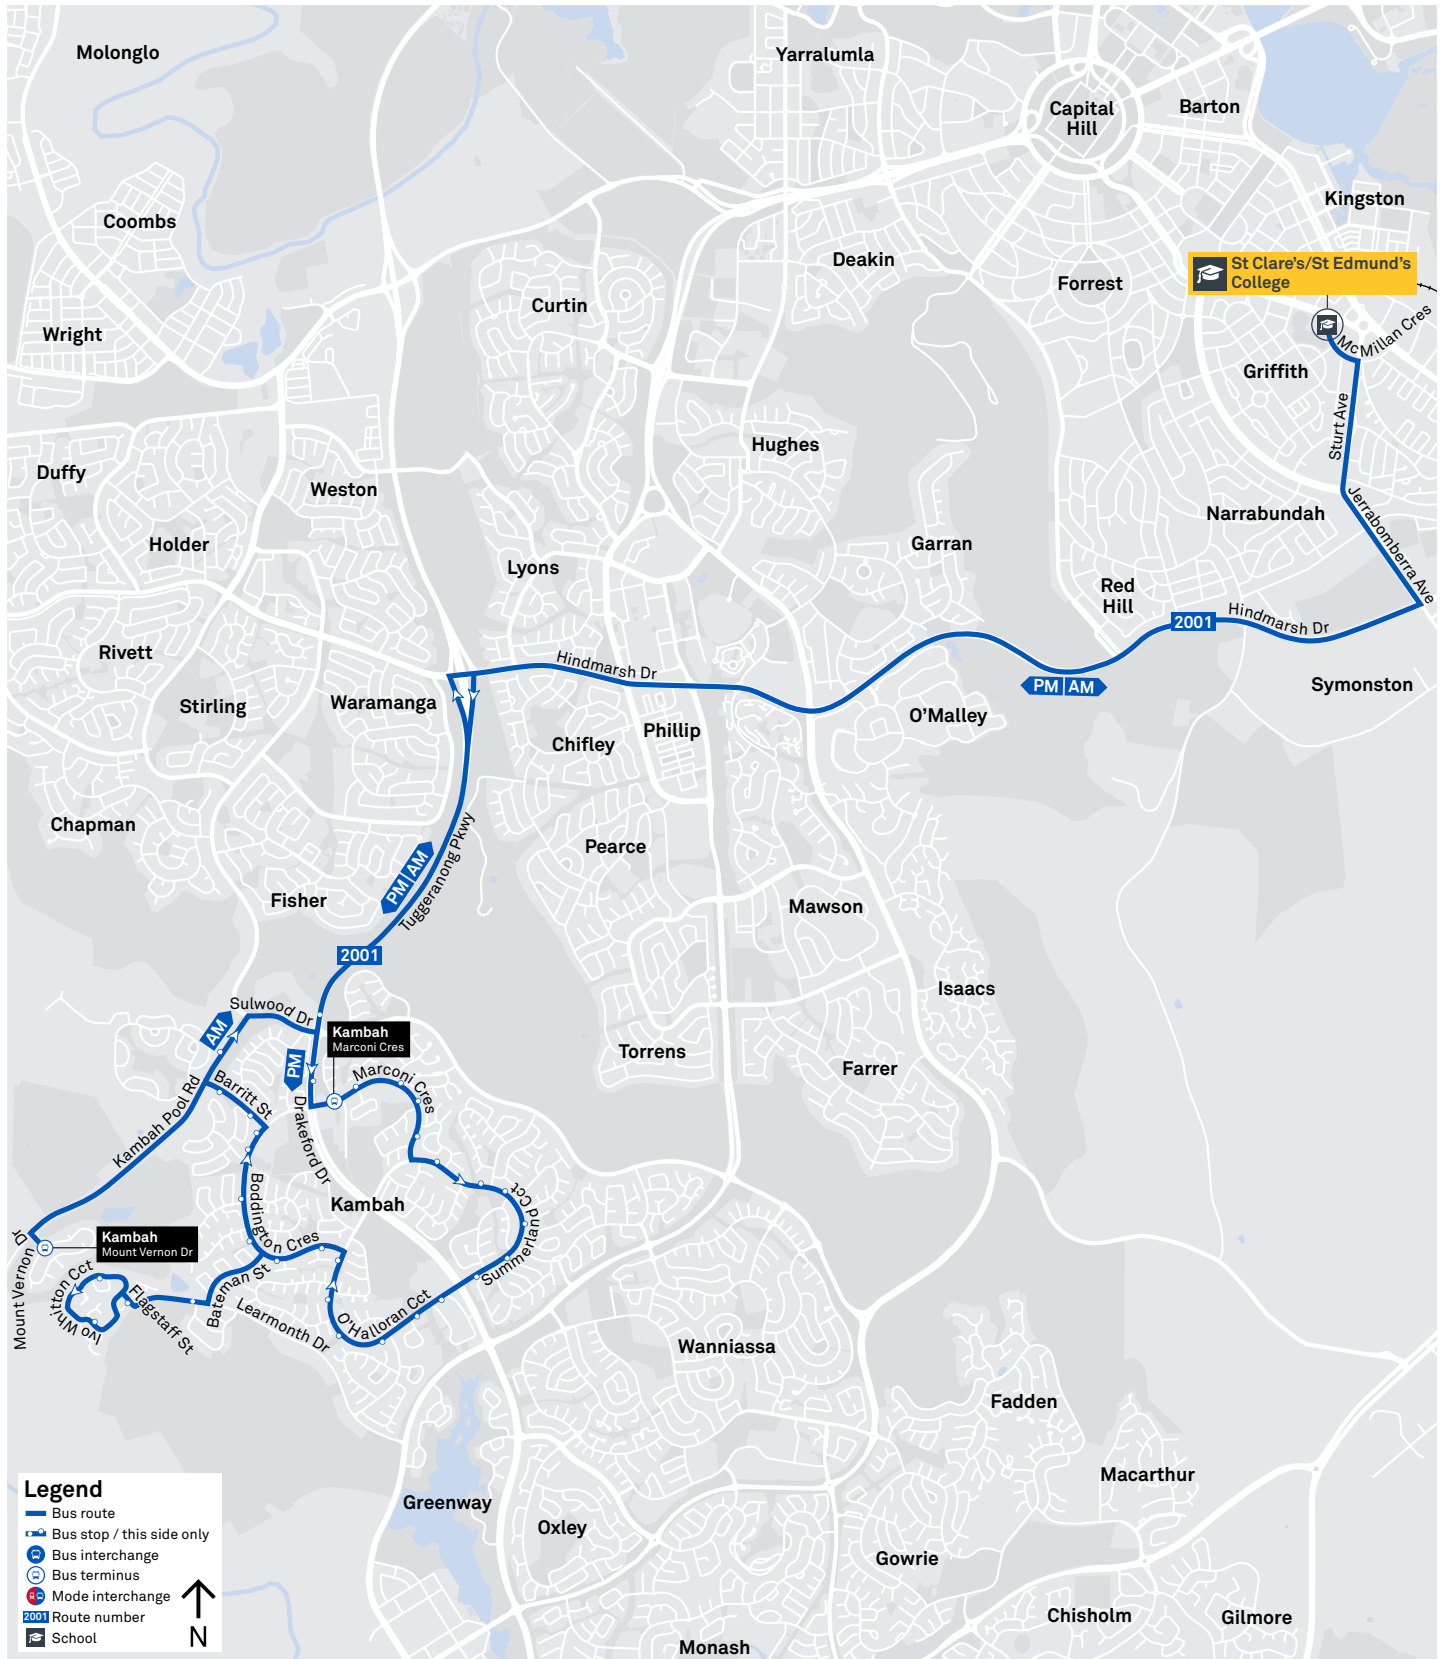

Effective 20 July 2020

Summary of bus services

Route	AM	PM	Suburbs/Areas Served	Other information
R2	✓	✓	Fraser, Dunlop, Macgregor, Kippax, Holt, Belconnen Interchanges, Bruce, City Interchange, Parkes, Kingston, Fyshwick	Diverts via school on selected trips
56	✓	✓	City Interchange, Russell, Barton, Kingston, Griffith, Manuka, Red Hill, Narrabundah, Fyshwick	
2001	✓	✓	Kambah, Gleneagles	
2002	✓	✓	Bonython, Tuggeranong Interchange, Erindale Interchange, Fadden, Macarthur, Bonython	
2003	✓	✓	Gordon, Banks, Conder, Lanyon Market Place, Calwell, Isabella Plains, Chisholm	
2004	✓	✓	Theodore, Calwell, Richardson, Chisholm	
2005	✓	✓	Duffy, Holder	
2006	✓	✓	Coleman Court, Rivett, Fisher, Waramanga, Stirling, Chapman	2 AM, 2 PM
2007	✓	✓	Woden Interchange	
2008	✓	✓	Tuggeranong Interchange, Oxley, Wanniasa, Erindale Interchange	
2009	✓	✓	Curtin, Hughes, Garran	
2010	✓	✓	Mawson, Farrer, Isaacs, O'Malley, Red Hill	
2011	✓	✓	Mawson, Torrens, Chifley, Lyons, Deakin, Yarralumla	

- Bus route
- Bus interchange
- Mode interchange
- Educational institution
- Hospital
- Bicycle lockers
- Park and Ride
- R1 RAPID route
- Bus terminus
- R2 Route number
- Shopping centre
- Bicycle rails
- Bicycle cage
- Bus stop / this side only

transport.act.gov.au

FYSHWICK TO CITY

via Red Hill and Kingston

Effective 18 July 2020

56

ROUTE MAP

- Bus route
- Bus interchange
- Mode interchange
- Educational institution
- Hospital
- Bicycle lockers
- Park and Ride
- R2 RAPID route
- Bus terminus
- 56 Route number
- Shopping centre
- Bicycle rails
- Bicycle cage
- Bus stop / this side only

SCHOOL ROUTE 2001 (AM & PM)

Effective 20 July 2020

SCHOOL ROUTE 2002 (AM & PM)

Effective 20 July 2020

SCHOOL ROUTE 2003 (AM & PM)

Effective 20 July 2020

SCHOOL ROUTE 2004 (AM & PM)

Effective 20 July 2020