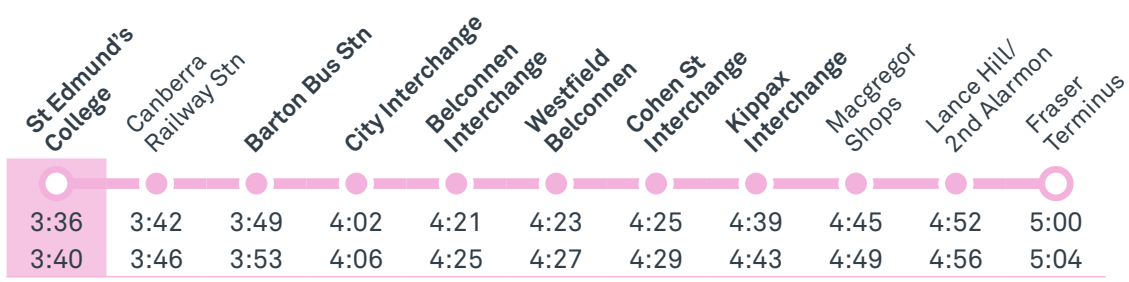

56 To Fyshwick

56 To City

Afternoon school services

2001 To Kambah

2002 To Tuggeranong

2003 To Gordon

2004 To Theodore

2005 To Weston Creek Terminus

2006 To Coleman Court

ST EDMUND'S COLLEGE CANBERRA

Plan your trip with the TC Journey planner! Visit transport.act.gov.au for details

Effective 20 July 2020

2007 To Woden

2008 To Tuggeranong

2009 To Lyons

2010 To Phillip

2011 To Mawson

Afternoon **RAPID** services Other times available. Visit transport.act.gov.au

R2 To Fraser

FRASER TO FYSHWICK

via Belconnen and City

Effective 18 July 2020

R2

ROUTE MAP