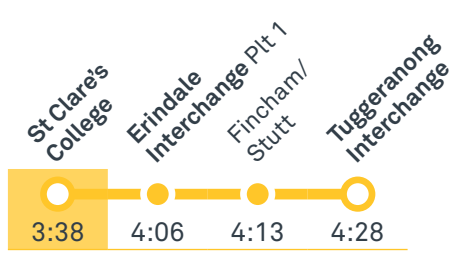

2006 To Coleman Court

ST EDMUND'S COLLEGE CANBERRA

Plan your trip with the TC Journey planner! Visit transport.act.gov.au for details

Effective 20 July 2020

2007 To Woden

2008 To Tuggeranong

2009 To Lyons

2010 To Phillip

2011 To Mawson

Afternoon **RAPID** services Other times available. Visit transport.act.gov.au

R2 To Fraser

FRASER TO FYSHWICK

via Belconnen and City

Effective 18 July 2020

R2

ROUTE MAP