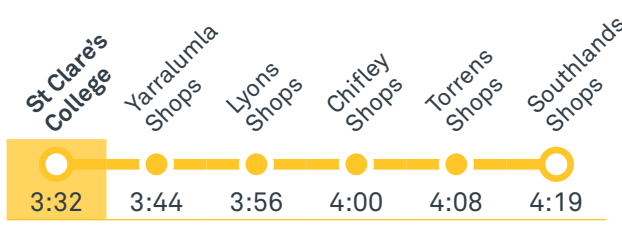

56 To Fyshwick

56 To City

Afternoon school services

2001 To Kambah

2002 To Tuggeranong

2003 To Gordon

2004 To Theodore

2005 To Weston Creek Terminus

2006 To Coleman Court

ST EDMUND'S COLLEGE CANBERRA

Plan your trip with the TC Journey planner! Visit transport.act.gov.au for details

Effective 20 July 2020

2007 To Woden

2008 To Tuggeranong

2009 To Lyons

2010 To Phillip

2011 To Mawson

Afternoon **RAPID** services Other times available. Visit transport.act.gov.au

R2 To Fraser

FRASER TO FYSHWICK

via Belconnen and City

Effective 18 July 2020

R2

ROUTE MAP