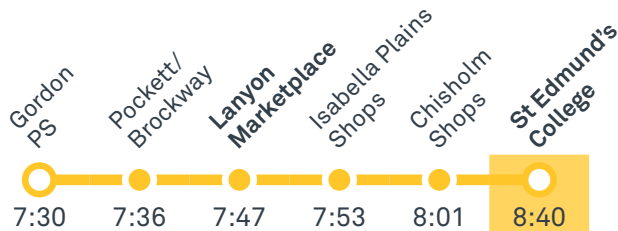

Bus stop location

56

Regular route number

2001

School route number

R2

RAPID route number

Walking route

56 From City

56 From Fyshwick

Morning school services

2001 From Kambah

2002 From Tuggeranong

2003 From Gordon

2004 From Theodore

2005 From Weston Creek Terminus

2006 From Waramanga

ST EDMUND'S COLLEGE CANBERRA

Plan your trip with the TC Journey planner! Visit transport.act.gov.au for details

Effective 20 July 2020

2007 From Woden

Woden Interchange
Platform 1
St Edmund's
College