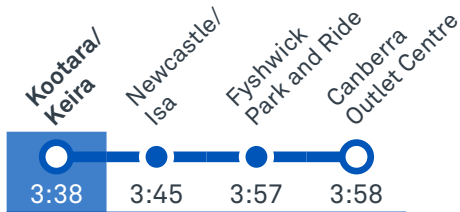

ST EDMUND'S COLLEGE CANBERRA

Plan your trip with the TC Journey planner! Visit transport.act.gov.au for details

Effective 20 July 2020

Afternoon regular services

Other times available. Visit transport.act.gov.au

56 To Fyshwick

56 To City

Afternoon school services

2001 To Kambah

2002 To Tuggeranong

2003 To Gordon

2004 To Theodore

2005 To Weston Creek Terminus