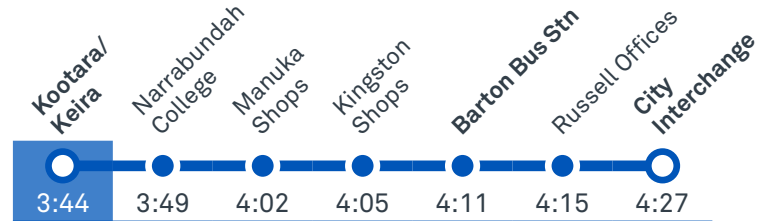

ST EDMUND'S COLLEGE CANBERRA

Plan your trip with the TC Journey planner! Visit transport.act.gov.au for details

Effective 20 July 2020

Afternoon regular services

Other times available. Visit transport.act.gov.au

56 To Fyshwick

56 To City

Afternoon school services

2001 To Kambah

2002 To Tuggeranong

2003 To Gordon

2004 To Theodore

2005 To Weston Creek Terminus