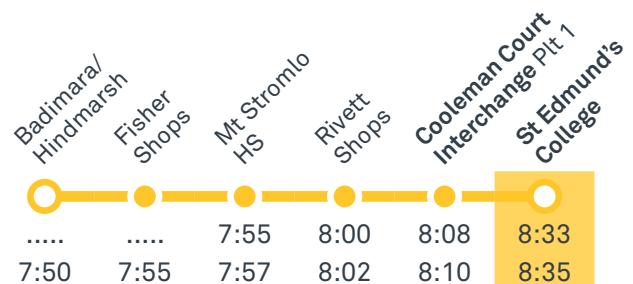

56 From City

56 From Fyshwick

Morning school services

2001 From Kambah

2002 From Tuggeranong

2003 From Gordon

2004 From Theodore

2005 From Weston Creek Terminus

2006 From Waramanga

ST EDMUND'S COLLEGE CANBERRA

Plan your trip with the TC Journey planner! Visit transport.act.gov.au for details

Effective 20 July 2020

2007 From Woden

Woden Interchange
Platform 1
St Edmund's
College