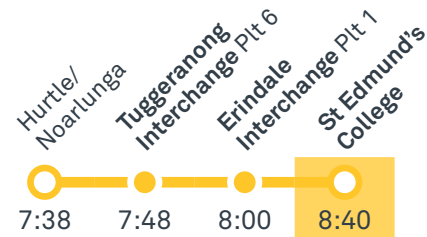

56 From City

56 From Fyshwick

Morning school services

2001 From Kambah

2002 From Tuggeranong

2003 From Gordon

2004 From Theodore

2005 From Weston Creek Terminus

2006 From Waramanga

ST EDMUND'S COLLEGE CANBERRA

Plan your trip with the TC Journey planner! Visit transport.act.gov.au for details

Effective 20 July 2020

2007 From Woden

Woden Interchange
Platform 1
St Edmund's
College